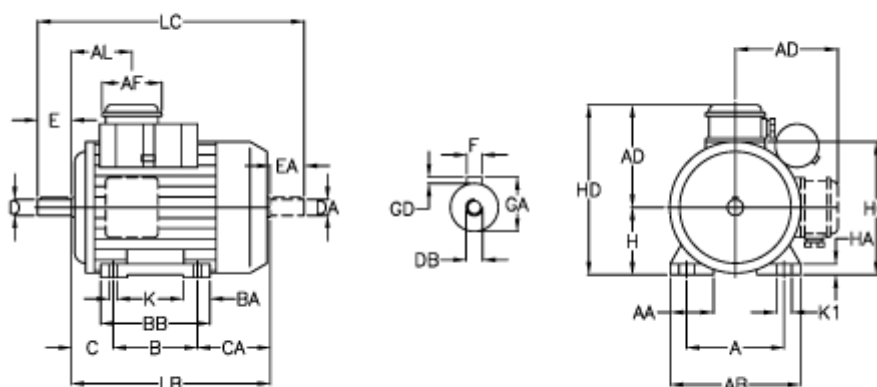

Article number: 250256621029

Description: ICME Single-phase motor M71B-2 0,25KW
6 - 900 rpm 1x230 Volt 50Hz B3 with starting & running capacitor

Measures

A = 112	BA = 22	F = 5	K1 = 17
A/F = 70	BB H7 = 109	GA = 16	L = 247
AA = 30	C = 45	GD = 5	LB = 217
AB = 144	CA = 86	H = 71	LC = 281
AC = 137	D = 14	HA = 12	
AD = 107	DA = 14	HC = 143	
AL = 76	DB = M5	HD = 178	
B = 90	EA = 30	K = 7	